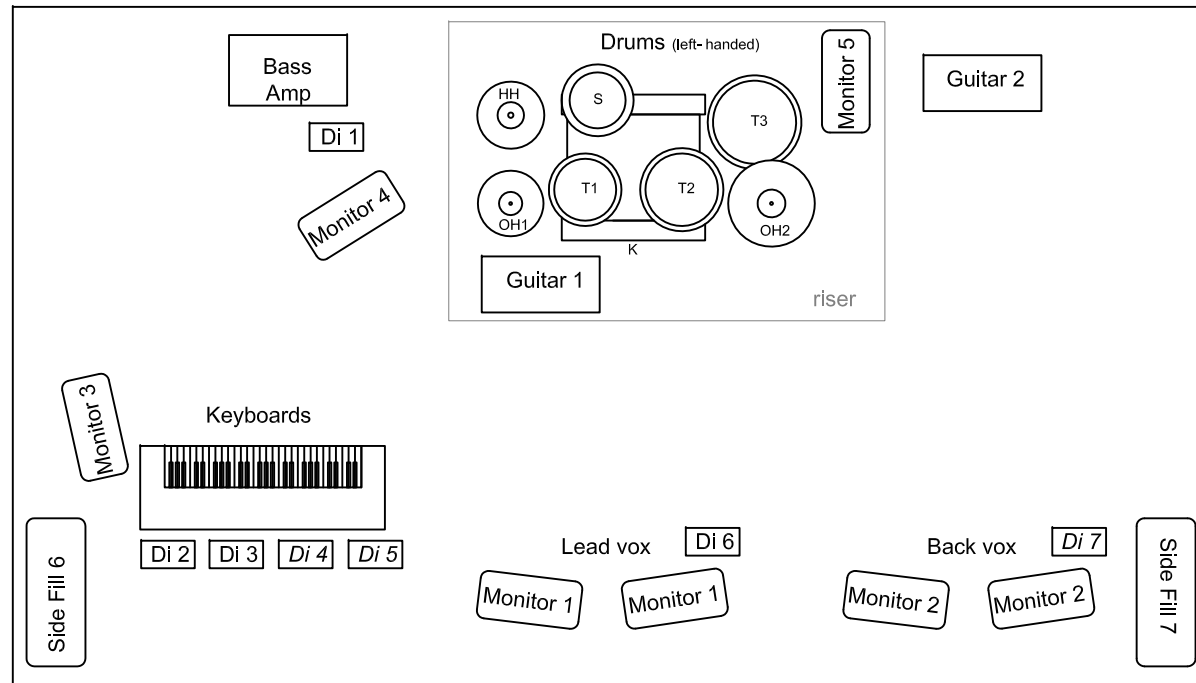

BACKSTAGE

FRONTSTAGE

Monitor 1 Lead vocals/Guitar *Ruud*
 Monitor 2 Backing vocals/Guitar *Richard*
 Monitor 3 Keyboard *Marco*
 Monitor 4 Bass *Ray Edgar*
 Monitor 5 Drums *Mike*
 Side Fill 6 Left
 Side Fill 7 Right

Guitar amp 1 *Ruud*
 Guitar amp 2 *Richard*

Di 1 Bass Guitar *Ray Edgar*
 Di 2-Di 3 Stage Piano Stereo *Marco*

Di 4-Di 5 Nord Lead Stereo (Optional) *Marco*
 Di 6 Acc Guitar *Ruud*
 Di 7 Acc Guitar (optional) *Richard*

Lead vox /Guitar 1/Acc. Guitar
 Guitar 2/Backing vox
 Keyboards
 Bass Guitar
 Drums

Ruud
Richard
Marco
Ray Edgar
Mike